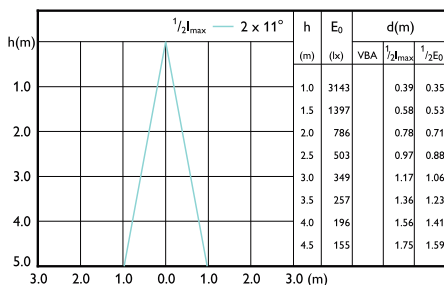

Beam Diagrams

Beam Diagram